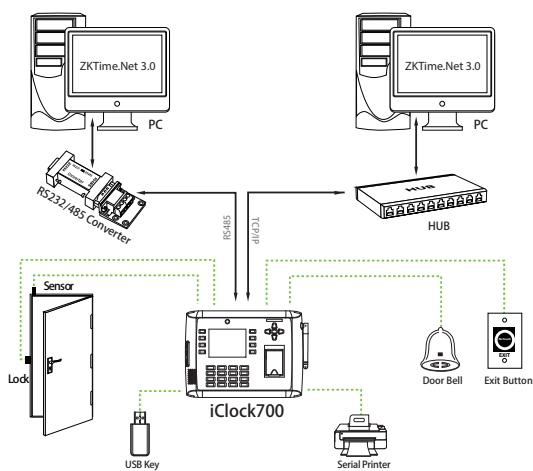

iClock700

Fingerprint Time & Attendance and Access Control Terminal

iClock700 is a 3.5-inch TFT screen Time & Attendance and Access Control Terminal. With the new user-friendly firmware, iClock700 is equipped with features like stunning GUI, more stability, faster matching speed and better expandability.

Access Control Interface

- For Wiegand in and out, door lock connection, alarm and bell.

Specifications

Fingerprint Capacity	8000
ID Card Capacity	10,000 (Optional)
Record Capacity	200,000
Display	3.5-inch TFT Screen
Communication	RS232/485, TCP/IP, USB-host/client
Standard Functions	Workcode, SMS, DST, Webserver, Scheduled-bell, Self-Service Query, Automatic Status Switch, Photo ID, T9 Input, Anti-passback, Camera, Built-in Battery, Multi Verification Mode
Access Control Interface	3rd Party Electric Lock, Door Sensor, Exit Button, Alarm, Door Bell
Wiegand Signal	Input & Output
Optional Functions	ID/Mifare/HID, External Printer, ADMS, Wi-Fi, GPRS, 3G
Software	ZKTime.Net 3.0
Power Supply	DC 12V 3A
Verification Speed	≤ 1 Sec.
Operating Temp.	0° C - 45° C
Operating Humidity	20% - 80%
Dimension	225.2 × 166.0 × 46.3mm (Length × Width × Thickness)
Gross Weight	1.94 kg

Configuration

What's in the Box